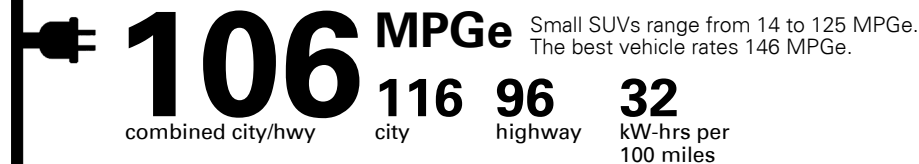

Fuel Economy and Environment

Electric Vehicle

Fuel Economy

You save \$4,500 in fuel costs over 5 years compared to the average new vehicle.

Driving Range

Annual fuel cost \$800

Fuel Economy & Greenhouse Gas Rating (tailpipe only)