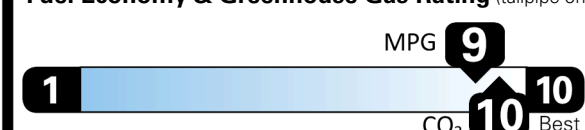

Fuel Economy & Greenhouse Gas Rating (tailpipe only)