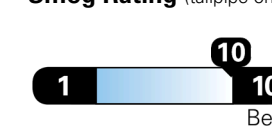

Smog Rating (tailpipe only)

Actual results will vary for many reasons, including driving conditions and how you drive and maintain your vehicle. The average new vehicle gets 29 MPG and costs $8,500 to fuel over 5 years. Cost estimates are based on 15,000 miles per year at $0.17 per kW-hr. MPGe is miles per gasoline gallon equivalent. Vehicle emissions are a significant cause of climate change and smog.

fueleconomy.gov

Calculate personalized estimates and compare vehicles